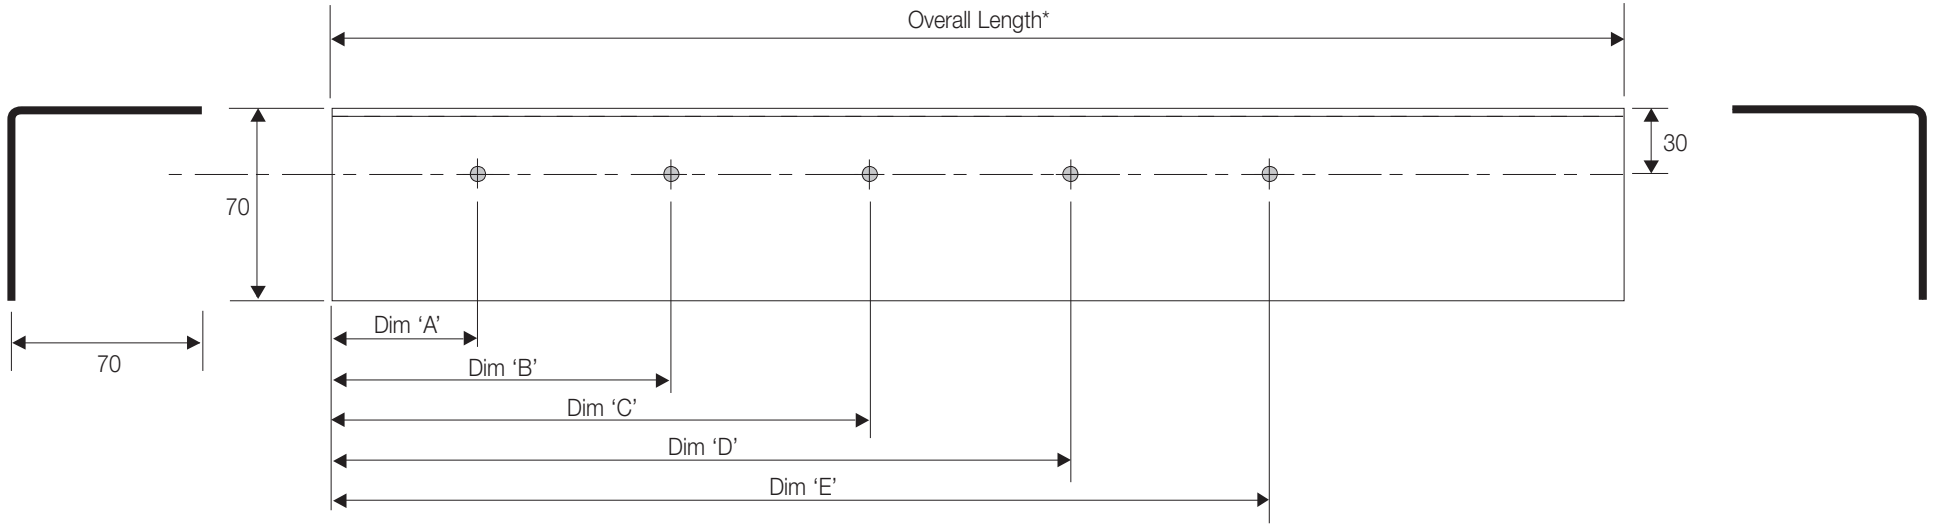

Multibeam Cleader Order Form

CUSTOMER NAME A CUSTOMER	ORDER NO. 12345	PROJECT SUPERMARKET
------------------------------------	---------------------------	-------------------------------

C135V270 *MAXIMUM LENGTH 8.0 METRES

QUANTITY	MARK	DIM 'A'	DIM 'B'	DIM 'C'	DIM 'D'	DIM 'E'	O/A LENGTH
2	CAI	1500	3000				4000

REF	CLEADERS SUPPLIED IN 4M LENGTHS NO HOLES		
AR	70mm x 70mm CLEADER RAIL	QTY.	4
AC	45mm x 45mm CLEADER ANGLE	QTY.	

ALL HOLES Ø 18mm

DOWNLOAD AND PHOTOCOPY ON A LIGHT SETTING TO REMOVE EXAMPLE.

DRAWING NO.	3
-------------	----------